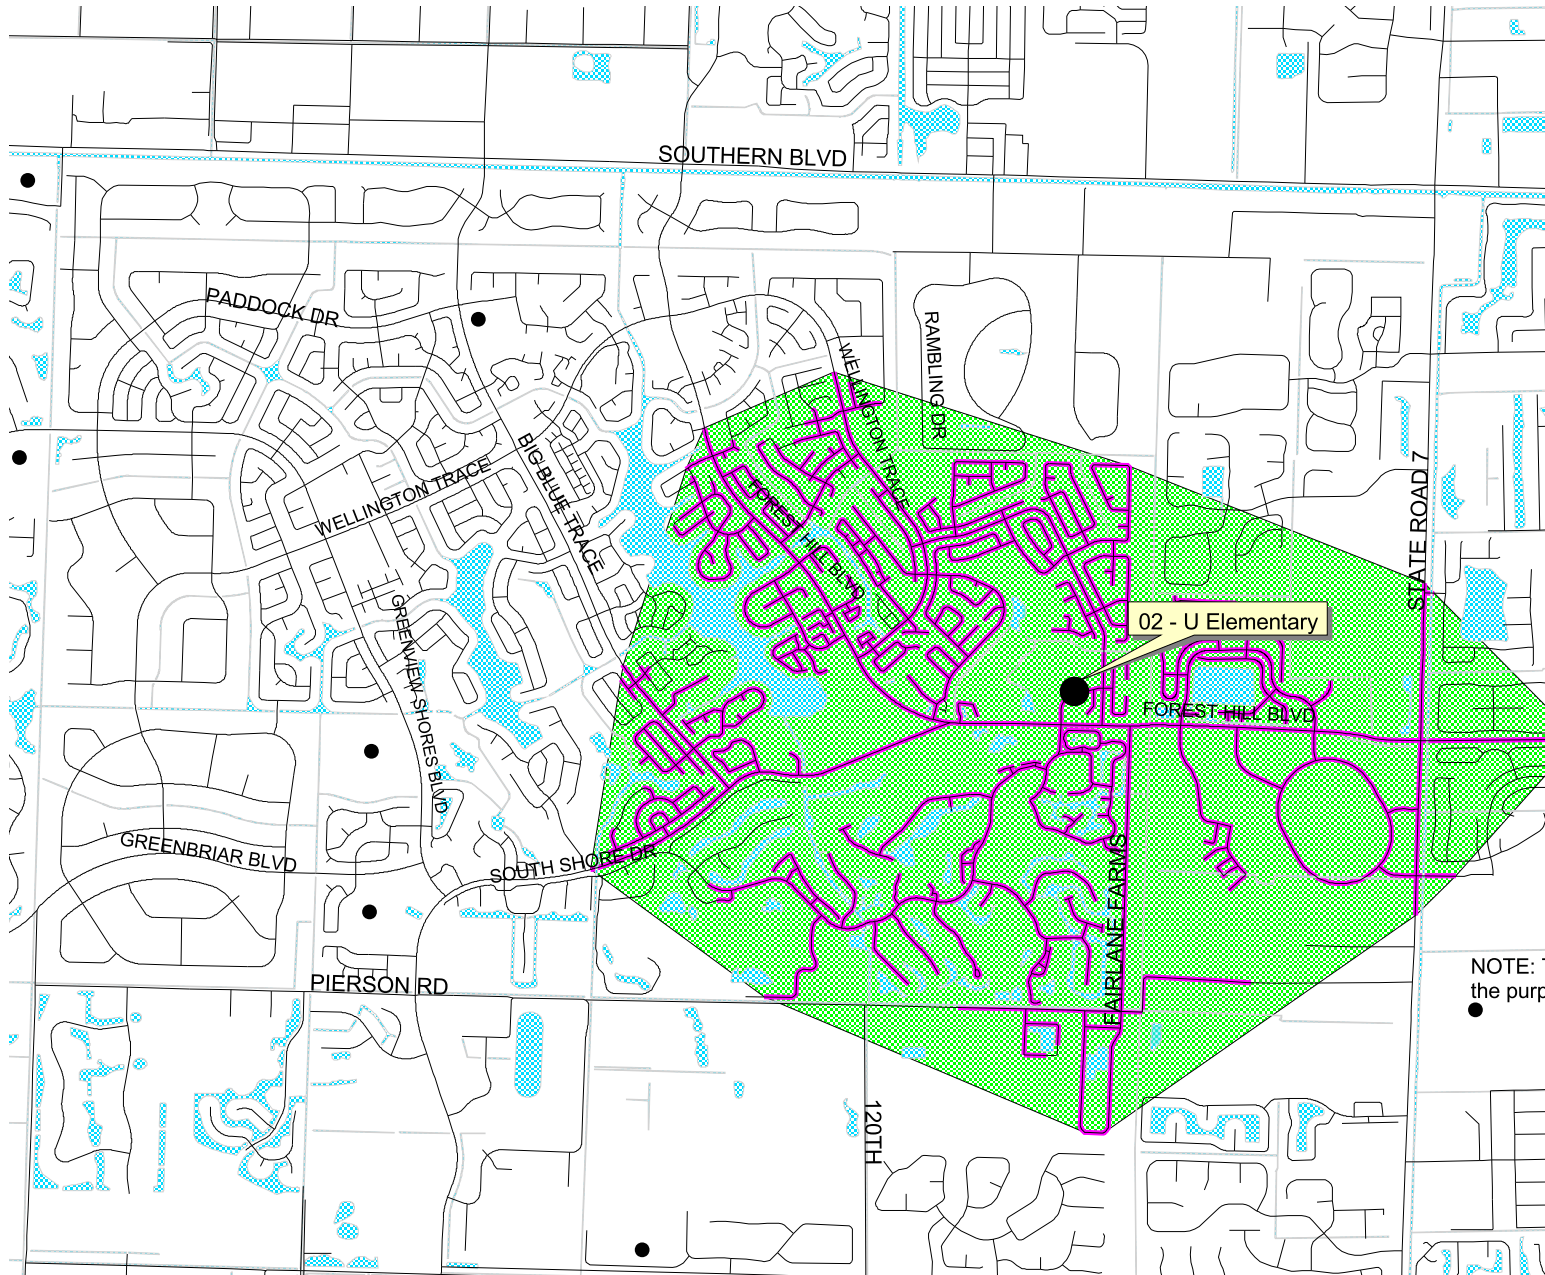

Elbridge Gale Elementary School (02-U) 2 Mile Walk Zone

LEGEND:

- Schools
- Roads
- Waterways
- 2 Mile Walk Zone

NOTE: The 2 mile walk zone is delineated by only the purple lines within the green polygon.

This map was prepared from available data & is intended for display purpose only. Please contact the Transportation Department for specific determinations.